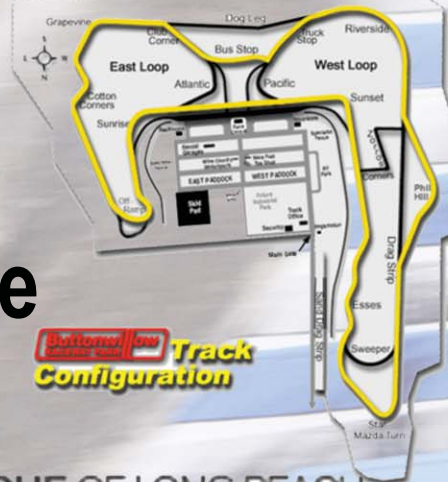

ROLLING THUNDER

Buttonwillow PCA Club Race

Drivers Ed & Time Trial

May 28-29, 2011

Saturday - Sunday

CIRCLE PORSCHE OF LONG BEACH

Race #1

Buttonwillow Track Configuration

Presented by

Grand Prix & Golden Gate Regions

The Drivers Ed is an entry level event

PCA Club Race - Rookies welcome

Registration opens April 12

DE/TT registration --- www.motorsportreg.com

Club Race registration --- <http://register.pca.org>